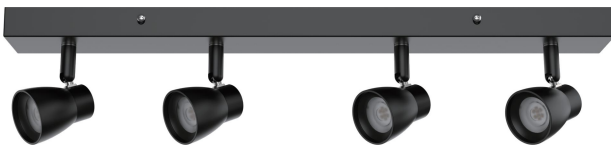

Model No. 产品规格	Dimension (L*W)/LxH(mm)	Rated Power 额定功率	Lumen 流明	Color Temp. 色温	Body Material 材质	Functions 功能	PCS/CTN 装箱数量	CTN MEAS. 装箱尺寸(cm)
XGYSL-CSL-ORB4H-1R	580*61*85	3.5Wx4	400lm x4 Module Lumen	3000K-6500K	Metal Base / PC Lens PC Spot Head	Rotatable Flippable Heads	4	59,5*14,5*27