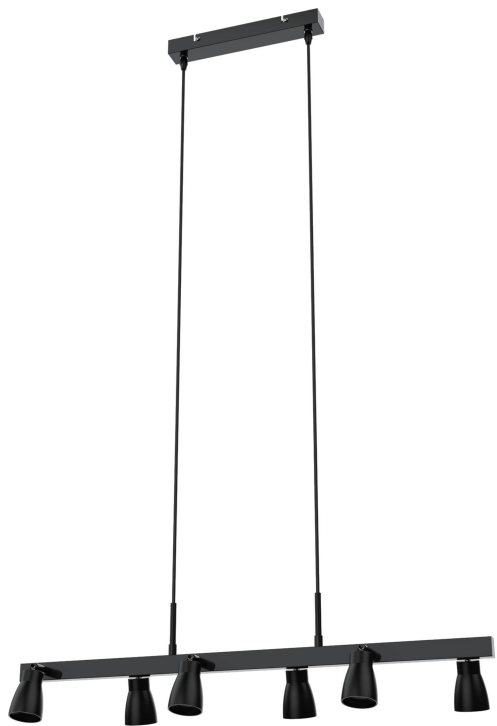

03

RB6H-1R

Model No. 产品规格	Dimension (L*W)/LxH(mm)	Rated Power 额定功率	Lumen 流明	Color Temp. 色温	Body Material 材质	Functions 功能	PCS/CTN 装箱数量	CTN MEAS. 装箱尺寸(cm)
XGYSL-HSL-RB6H-1R	800*158*1205	3.5Wx6	400lm x6 Module Lumen	3000K-6500K	Metal Base / PC Lens PC Spot Head	Rotatable Flippable Heads	4	84*20*26.5
XGYSL-FL2H-E3.5x2-T3CCT	220*1415	3.5Wx2	400lm x2 Module Lumen	3000K-6500K	Metal Base / PC Lens PC Spot Head	Rotatable Flippable Heads	2	48*24*15
XGYSL-FL1H-E3.5-T3CCT	210*210*1385	3,5W	260lm Useful Lumen	3000/4000/6500K	Metal Base / PC Lens PC Spot Head Silicone Coated Metal Tube	Short Touch On/Off 3CCT Long Touch Dimming	4	55*23,5*27,5